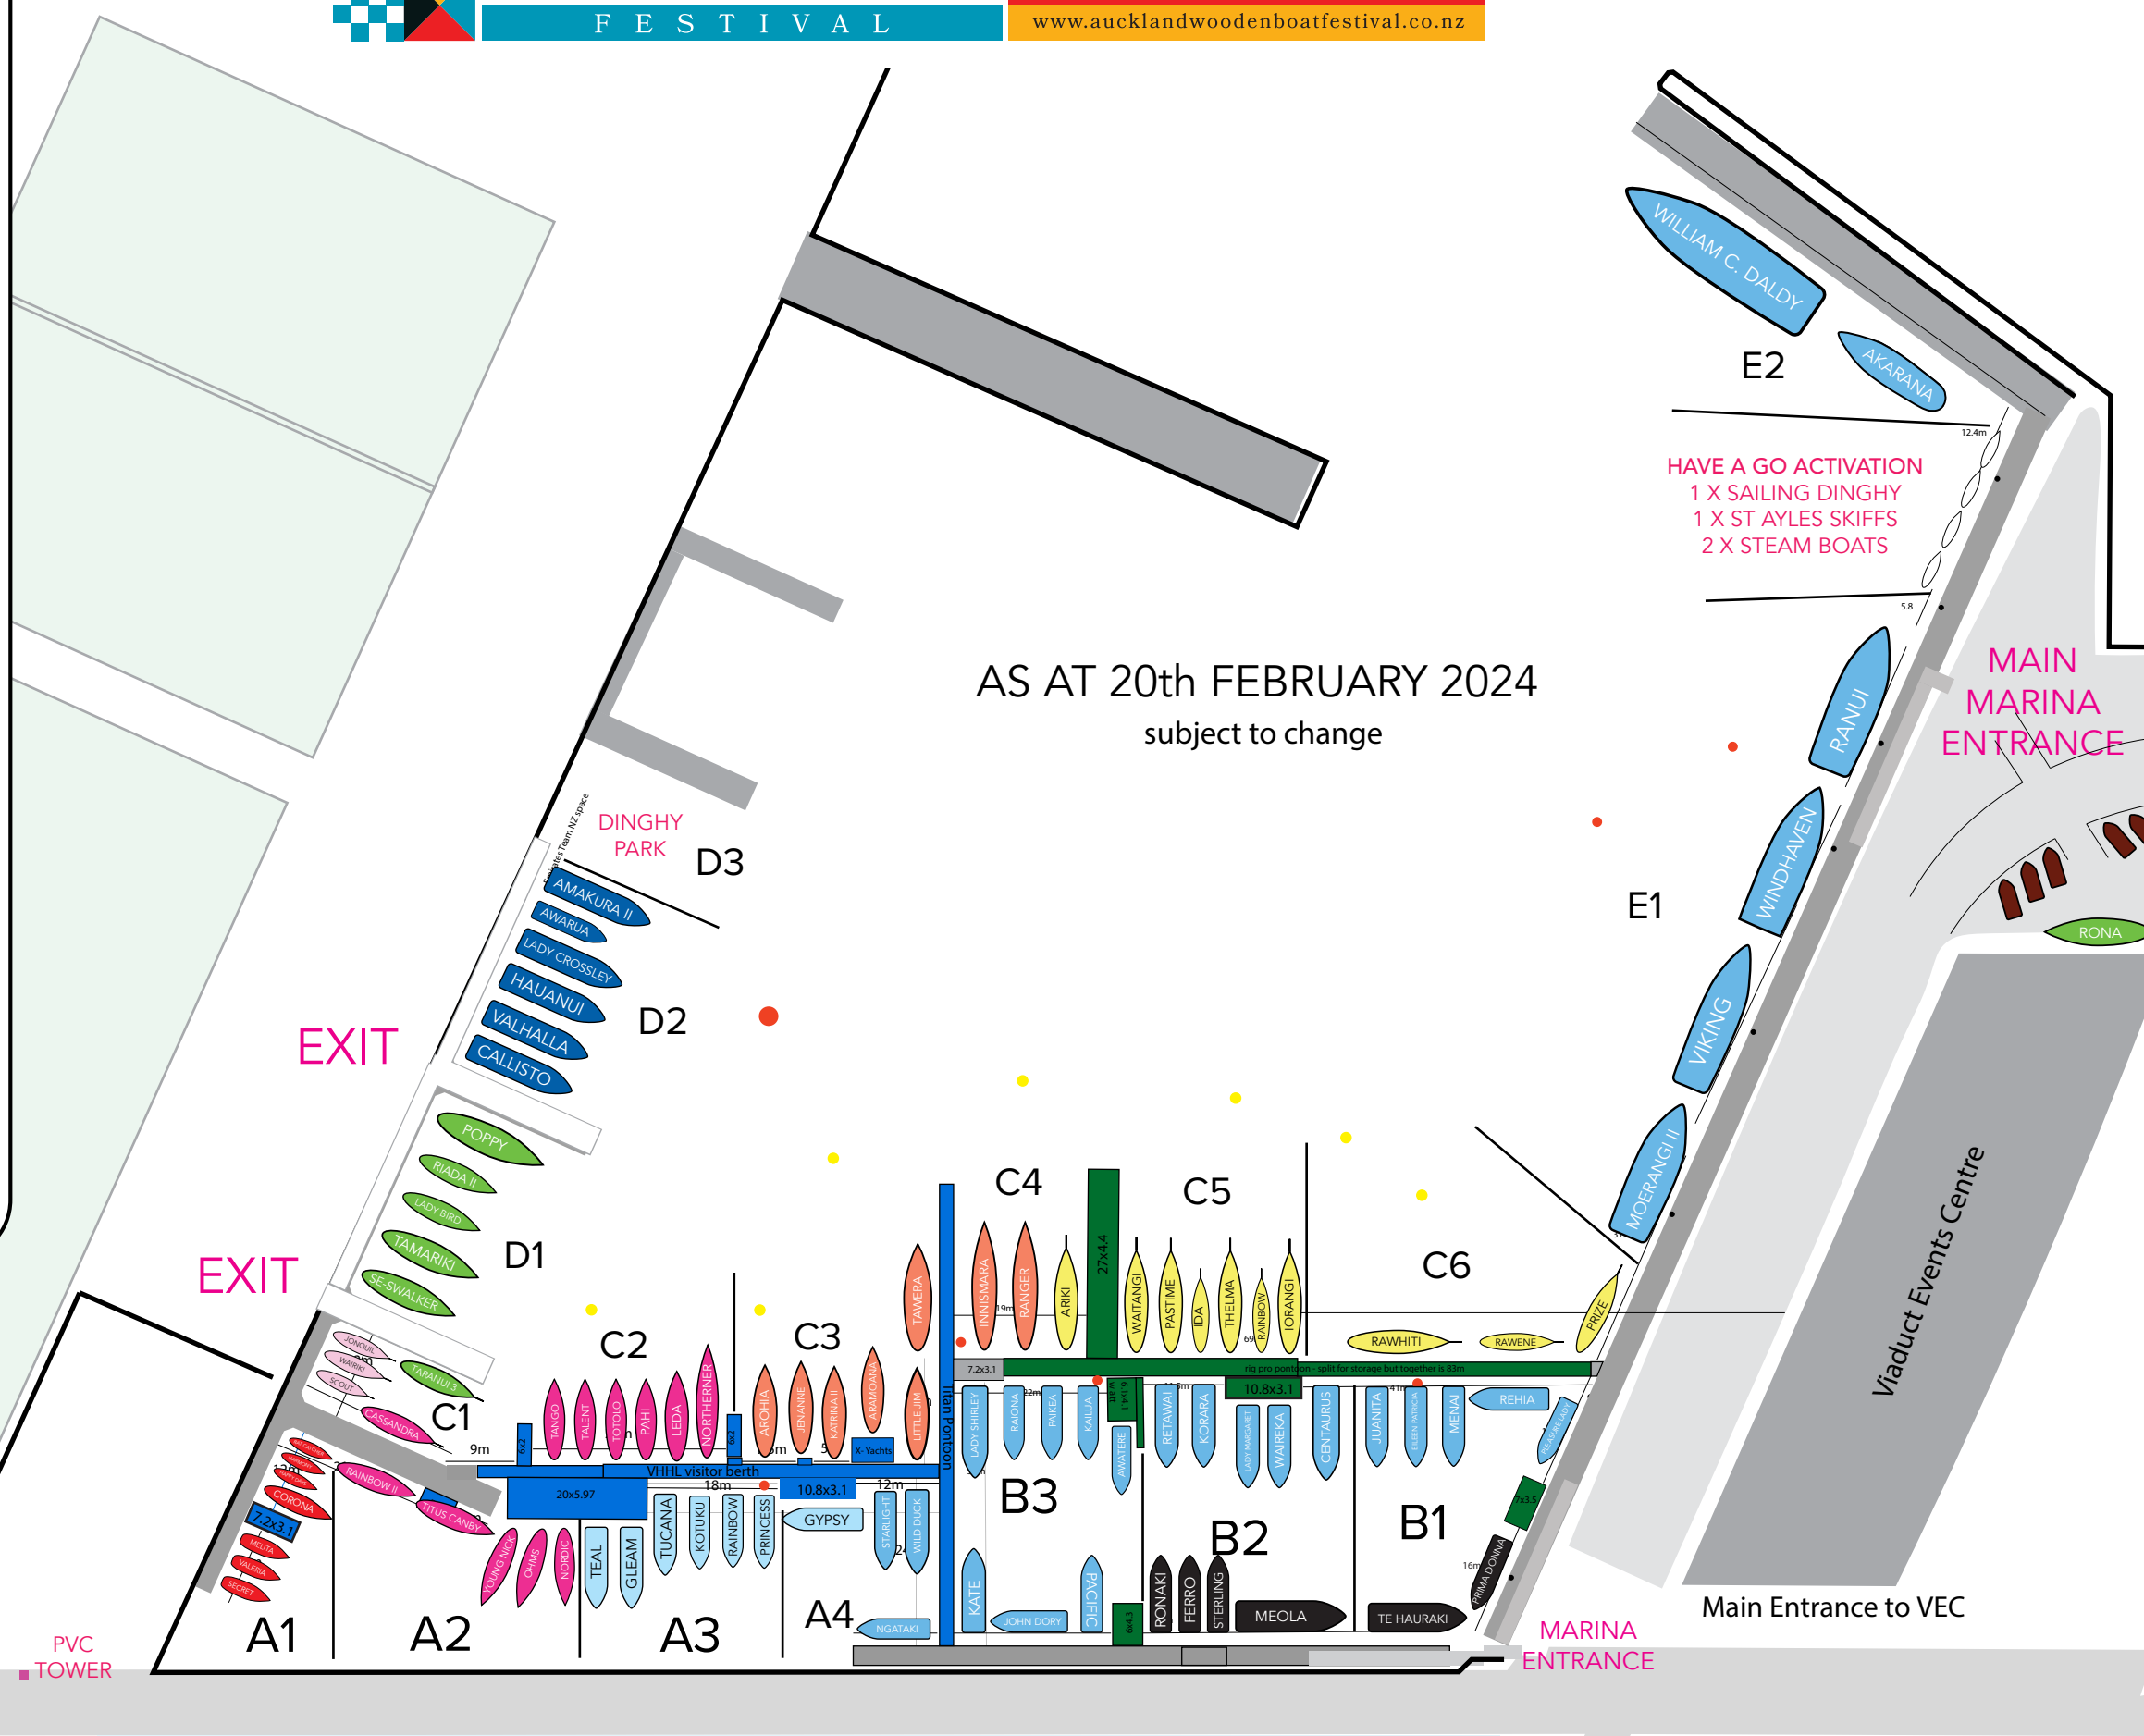

SECTION	PACK IN DATE AND TIME	PACK OUT DATE AND TIME
A1	TUES 27 0800	MON 4 1200
A2	TUES 27 0900	MON 4 1100
A3	TUES 27 1030	MON 4 1000
A4	TUES 27 1200	MON 4 1000
B1	TUES 27 1300	MON 4 1200
B2	TUES 27 1400	MON 4 1100
B3	TUES 27 1500	MON 4 1000
C1	WED 28 0900	SUN 3 1900
C2	WED 28 0930	SUN 3 1800
C3	WED 28 1030	SUN 3 1800
C4	WED 28 1130	SUN 3 1800
C5	WED 28 1300	SUN 3 1800
C6	WED 28 1400	SUN 3 1800
D1	THUR 29 0930	SUN 3 1800
D2	THUR 29 1100	SUN 3 1800
D3	DINGHY PARK	
E1	THUR 29 0900 - 1400	MON 4
E2	THUR 29 0900 - 1400	MON 4

CHANNEL 77  
FOR PACK IN / PACK OUT

AS AT 20th FEBRUARY 2024  
subject to change

HAVE A GO ACTIVATION  
1 X SAILING DINGHY  
1 X ST AYLES SKIFFS  
2 X STEAM BOATS

MAIN MARINA ENTRANCE

Viaduct Events Centre

Main Entrance to VEC

MARINA ENTRANCE

Wynyard Quarter Restaurants